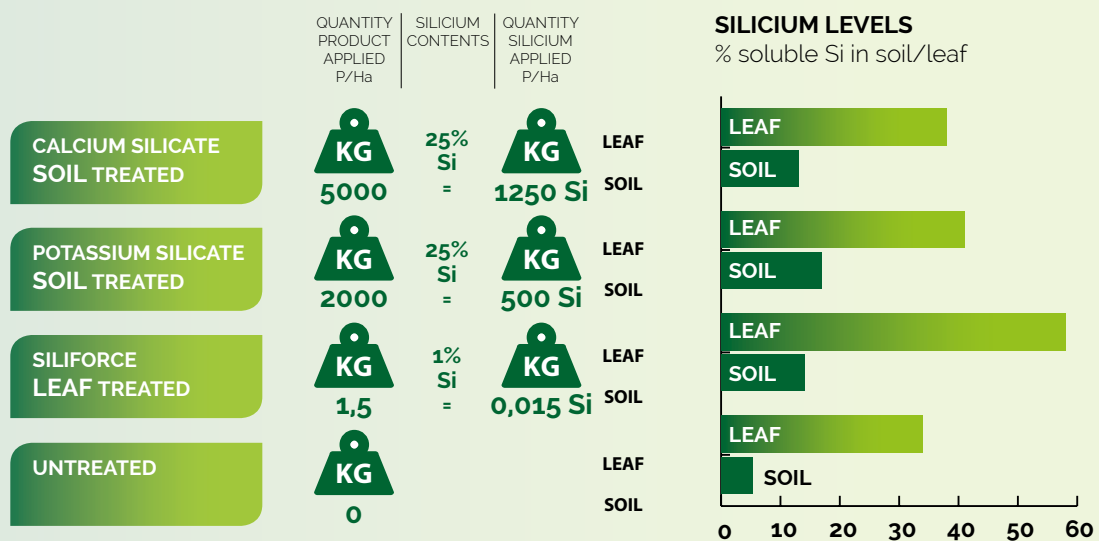

SILIFORCE

Biostimulation & prevention

The natural insurance for your crop

UPTAKE AND ACCUMULATION OF SILICIUM IN TURFGRASS

- CROP : Turfgrass
- LOCATION : The Netherlands
- PRODUCT : Siliforce, Calcium silicate, Potassium silicate
- RESEARCH : DSM research 2008
- SUBJECT : Bio availability of Silicon

**CONCLUSION: HIGHEST SILICIUM IN PLANT WITH LOWEST DOSAGE.
AT LEAST 1000 TIMES LESS PRODUCT NEEDED**

AGRO-SOLUTIONS B.V.
Industrieterrein de Horsel
Daelderweg 22
NL-6361 HK NUTH

T +31 (0)45 - 577 87 61
E info@agro-solutions.nl